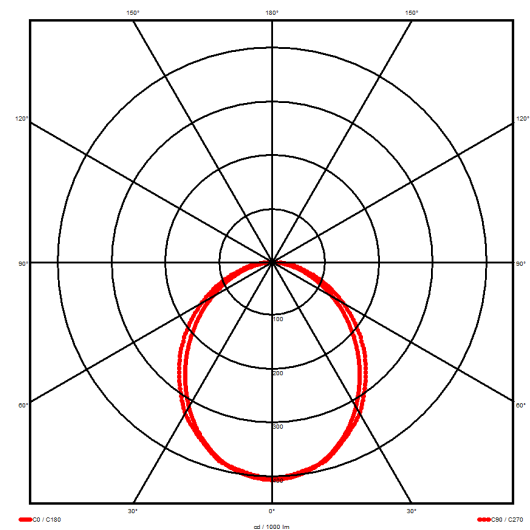

### Luminaire type

|                    |                             |
|--------------------|-----------------------------|
| Product reference: | IL4-S-1132-830M-DAD-OP-FGES |
| Article Number:    | 97-IL400048ES               |
| Product type:      | Surface Mount               |
| Mounting type:     | Surface                     |
| Applications:      | Office, General and Retail  |

### Specification text

Surface Mount luminaire from the iline 4 family. Symmetrical, Wide lighting distribution, UGR 22. Light output of 2384lm with an efficacy of 122lm/W. Light source colour temperature 3000K and CRI 85. Complete with DALI control gear and self test 3hr emergency. Nominal dimensions L1132 x W40 x H62mm. Finished in Grey.

### Lighting performance

|                                |             |
|--------------------------------|-------------|
| Output lumens:                 | 2384 lm     |
| Efficacy:                      | 122 lm/W    |
| Rated power:                   | 19.5 W      |
| Control gear:                  | DALI        |
| Dimming range:                 | 1-100%      |
| DC Suitable:                   | Yes         |
| Colour temperature:            | 3000K K     |
| MacAdams                       | < 3         |
| CRI:                           | 85          |
| Radiation pattern:             | Symmetrical |
| Beam angle:                    | Wide        |
| Unified glare rating (U.G.R.): | 22          |

### Physical details

|            |         |
|------------|---------|
| Finish:    | Grey    |
| Length:    | 1132 mm |
| Width:     | 40 mm   |
| Height:    | 62 mm   |
| IP Rating: | IP20    |