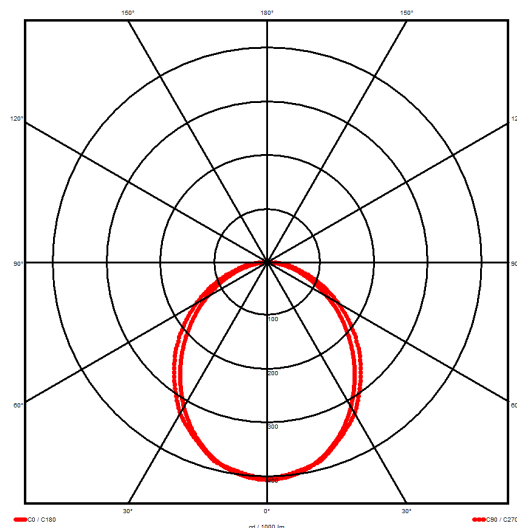

### Luminaire type

Product reference:	IL4-S-1132-830M-DAD-OP-FG
Article Number:	97-IL400048
Product type:	Surface Mount
Mounting type:	Surface
Applications:	Office, General and Retail

### Specification text

Surface Mount luminaire from the iline 4 family. Symmetrical, Wide lighting distribution, UGR 22. Light output of 2384lm with an efficacy of 122lm/W. Light source colour temperature 3000K and CRI 85. Complete with DALI control gear. Nominal dimensions L1132 x W40 x H62mm. Finished in Grey.

### Lighting performance

Output lumens:	2384 lm
Efficacy:	122 lm/W
Rated power:	19.5 W
Control gear:	DALI
Dimming range:	1-100%
DC Suitable:	Yes
Colour temperature:	3000K K
MacAdams	< 3
CRI:	85
Radiation pattern:	Symmetrical
Beam angle:	Wide
Unified glare rating (U.G.R.):	22

### Physical details

Finish:	Grey
Length:	1132 mm
Width:	40 mm
Height:	62 mm
IP Rating:	IP20