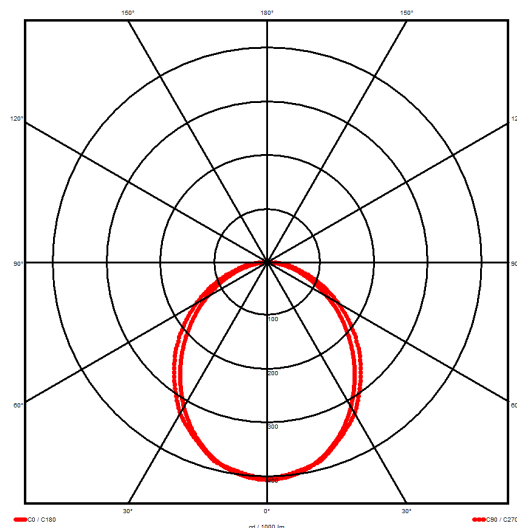

Luminaire type

Product reference:	IL4-S-1132-830M-DAD-OP-FB
Article Number:	97-IL400047
Product type:	Surface Mount
Mounting type:	Surface
Applications:	Office, General and Retail

Specification text

Surface Mount luminaire from the iline 4 family. Symmetrical, Wide lighting distribution, UGR 22. Light output of 2384lm with an efficacy of 122lm/W. Light source colour temperature 3000K and CRI 85. Complete with DALI control gear. Nominal dimensions L1132 x W40 x H62mm. Finished in Black.

Lighting performance

Output lumens:	2384 lm
Efficacy:	122 lm/W
Rated power:	19.5 W
Control gear:	DALI
Dimming range:	1-100%
DC Suitable:	Yes
Colour temperature:	3000K K
MacAdams	< 3
CRI:	85
Radiation pattern:	Symmetrical
Beam angle:	Wide
Unified glare rating (U.G.R.):	22

Physical details

Finish:	Black
Length:	1132 mm
Width:	40 mm
Height:	62 mm
IP Rating:	IP20