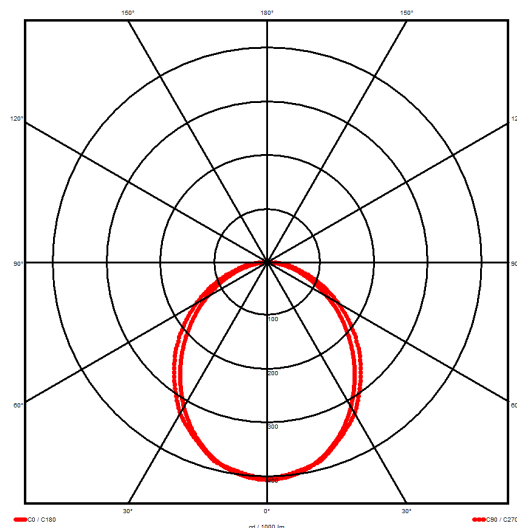

Luminaire type

| | |
|--------------------|-----------------------------|
| Product reference: | IL4-S-1132-830M-DAD-OP-FWES |
| Article Number: | 97-IL400046ES |
| Product type: | Surface Mount |
| Mounting type: | Surface |
| Applications: | Office, General and Retail |

Specification text

Surface Mount luminaire from the iline 4 family. Symmetrical, Wide lighting distribution, UGR 22. Light output of 2384lm with an efficacy of 122lm/W. Light source colour temperature 3000K and CRI 85. Complete with DALI control gear and self test 3hr emergency. Nominal dimensions L1132 x W40 x H62mm. Finished in White.

Physical details

| | |
|------------|---------|
| Finish: | White |
| Length: | 1132 mm |
| Width: | 40 mm |
| Height: | 62 mm |
| IP Rating: | IP20 |