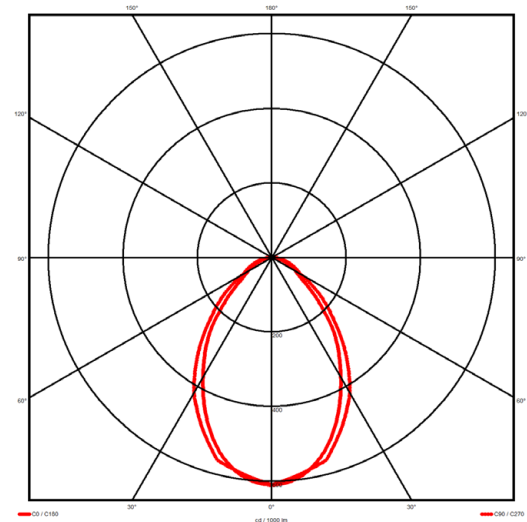

### Luminaire type

Product reference:	IL4-S-1132-830M-DAD-MP-FWED
Article Number:	97-IL400037ED
Product type:	Surface Mount
Mounting type:	Surface
Applications:	Office, General and Retail

### Specification text

Surface Mount luminaire from the iline 4 family. Symmetrical, Wide lighting distribution, UGR 19. Light output of 2055lm with an efficacy of 105lm/W. Light source colour temperature 3000K and CRI 85. Complete with DALI control gear and DALI test 3hr emergency. Nominal dimensions L1132 x W40 x H62mm. Finished in White.

### Lighting performance

Output lumens:	2055 lm
Efficacy:	105 lm/W
Rated power:	19.5 W
Control gear:	DALI
Dimming range:	1-100%
DC Suitable:	Yes
Colour temperature:	3000K K
MacAdams	< 3
CRI:	85
Radiation pattern:	Symmetrical
Beam angle:	Wide
Unified glare rating (U.G.R.):	19

### Physical details

Finish:	White
Length:	1132 mm
Width:	40 mm
Height:	62 mm
IP Rating:	IP20