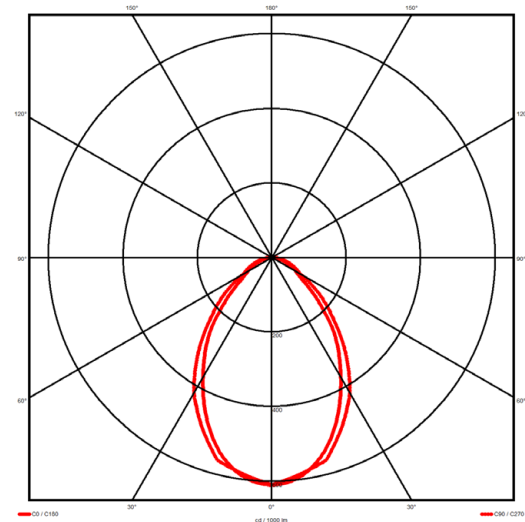

Luminaire type

Product reference:	IL4-S-1132-830M-DAD-MP-FWE
Article Number:	97-IL400037E
Product type:	Surface Mount
Mounting type:	Surface
Applications:	Office, General and Retail

Specification text

Surface Mount luminaire from the iline 4 family. Symmetrical, Wide lighting distribution, UGR 19. Light output of 2055lm with an efficacy of 105lm/W. Light source colour temperature 3000K and CRI 85. Complete with DALI control gear and manual test 3hr emergency. Nominal dimensions L1132 x W40 x H62mm. Finished in White.

Lighting performance

Output lumens:	2055 lm
Efficacy:	105 lm/W
Rated power:	19.5 W
Control gear:	DALI
Dimming range:	1-100%
DC Suitable:	Yes
Colour temperature:	3000K K
MacAdams	< 3
CRI:	85
Radiation pattern:	Symmetrical
Beam angle:	Wide
Unified glare rating (U.G.R.):	19

Physical details

Finish:	White
Length:	1132 mm
Width:	40 mm
Height:	62 mm
IP Rating:	IP20