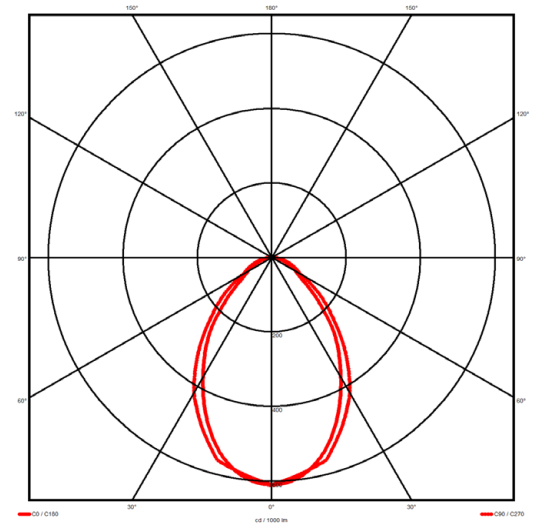

Luminaire type

Product reference:	IL4-S-1132-830M-DAD-MP-FW
Article Number:	97-IL400037
Product type:	Surface Mount
Mounting type:	Surface
Applications:	Office, General and Retail

Specification text

Surface Mount luminaire from the iline 4 family. Symmetrical, Wide lighting distribution, UGR 19. Light output of 2055lm with an efficacy of 105lm/W. Light source colour temperature 3000K and CRI 85. Complete with DALI control gear. Nominal dimensions L1132 x W40 x H62mm. Finished in White.

Lighting performance

Output lumens:	2055 lm
Efficacy:	105 lm/W
Rated power:	19.5 W
Control gear:	DALI
Dimming range:	1-100%
DC Suitable:	Yes
Colour temperature:	3000K K
MacAdams	< 3
CRI:	85
Radiation pattern:	Symmetrical
Beam angle:	Wide
Unified glare rating (U.G.R.):	19

Physical details

Finish:	White
Length:	1132 mm
Width:	40 mm
Height:	62 mm
IP Rating:	IP20