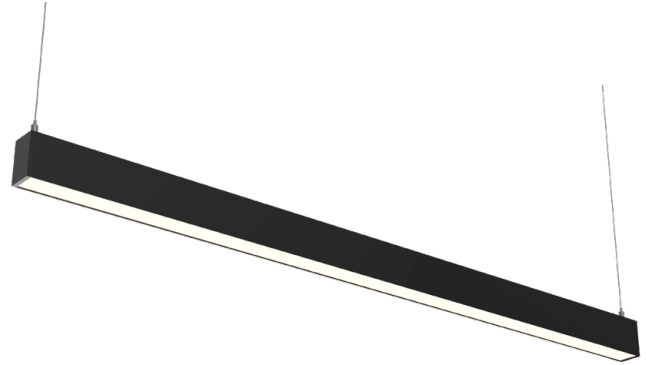

Luminaire type

Product reference:	IL4-WS-1132-840M-DAD-OP-FBES
Article Number:	97-IL400035ES
Product type:	Pendant
Mounting type:	Pendant
Applications:	Office, General and Retail

Specification text

Pendant luminaire from the iline 4 family. Symmetrical, Wide lighting distribution, UGR 22. Light output of 2458lm with an efficacy of 126lm/W. Light source colour temperature 4000KK and CRI 85. Complete with DALI control gear and self test 3hr emergency. Nominal dimensions L1132 x W40 x H62mm. Finished in Black.

Lighting performance

Output lumens:	2458 lm
Efficacy:	126 lm/W
Rated power:	19.5 W
Control gear:	DALI
Dimming range:	1-100%
DC Suitable:	Yes
Colour temperature:	4000K K
MacAdams	< 3
CRI:	85
Radiation pattern:	Symmetrical
Beam angle:	Wide
Unified glare rating (U.G.R):	22

Physical details

Finish:	Black
Length:	1132 mm
Width:	40 mm
Height:	62 mm
IP Rating:	IP20