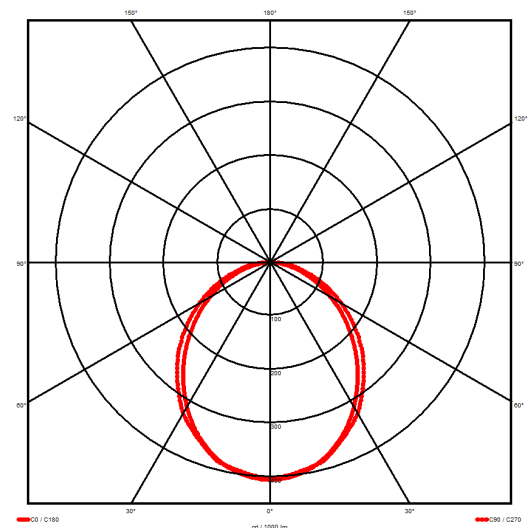

Luminaire type

Product reference:	IL4-WS-1132-830M-DAD-OP-FWED
Article Number:	97-IL400028ED
Product type:	Pendant
Mounting type:	Pendant
Applications:	Office, General and Retail

Specification text

Pendant luminaire from the iline 4 family. Symmetrical, Wide lighting distribution, UGR 22. Light output of 2384lm with an efficacy of 122lm/W. Light source colour temperature 3000K and CRI 85. Complete with DALI control gear and DALI test 3hr emergency. Nominal dimensions L1132 x W40 x H62mm. Finished in White.

Lighting performance

Output lumens:	2384 lm
Efficacy:	122 lm/W
Rated power:	19.5 W
Control gear:	DALI
Dimming range:	1-100%
DC Suitable:	Yes
Colour temperature:	3000K K
MacAdams	< 3
CRI:	85
Radiation pattern:	Symmetrical
Beam angle:	Wide
Unified glare rating (U.G.R):	22

Physical details

Finish:	White
Length:	1132 mm
Width:	40 mm
Height:	62 mm
IP Rating:	IP20