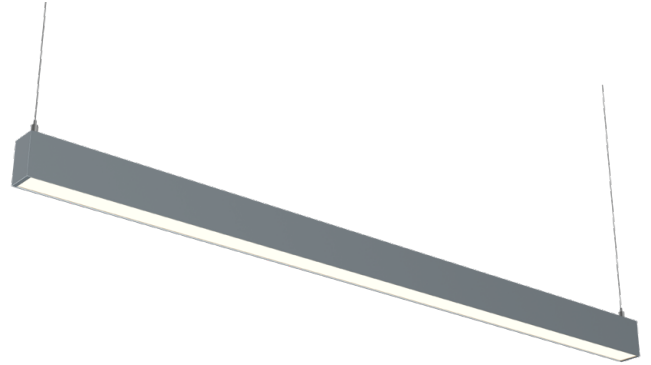

### Luminaire type

Product reference:	IL4-WS-1132-840M-DAD-MP-FGES
Article Number:	97-IL400027ES
Product type:	Pendant
Mounting type:	Pendant
Applications:	Office, General and Retail

### Specification text

Pendant luminaire from the iline 4 family. Symmetrical, Wide lighting distribution, UGR 19. Light output of 2119lm with an efficacy of 109lm/W. Light source colour temperature 4000KK and CRI 85. Complete with DALI control gear and self test 3hr emergency. Nominal dimensions L1132 x W40 x H62mm. Finished in Grey.

### Lighting performance

Output lumens:	2119 lm
Efficacy:	109 lm/W
Rated power:	19.5 W
Control gear:	DALI
Dimming range:	1-100%
DC Suitable:	Yes
Colour temperature:	4000K K
MacAdams	< 3
CRI:	85
Radiation pattern:	Symmetrical
Beam angle:	Wide
Unified glare rating (U.G.R):	19

### Physical details

Finish:	Grey
Length:	1132 mm
Width:	40 mm
Height:	62 mm
IP Rating:	IP20