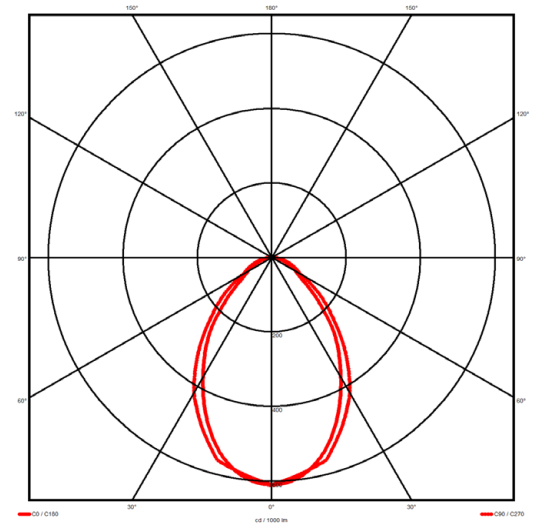

### Specification text

Pendant luminaire from the iline 4 family. Symmetrical, Wide lighting distribution, UGR 19. Light output of 2119lm with an efficacy of 109lm/W. Light source colour temperature 4000KK and CRI 85. Complete with DALI control gear and self test 3hr emergency. Nominal dimensions L1132 x W40 x H62mm. Finished in Grey.

### Lighting performance

Output lumens:	2119 lm
Efficacy:	109 lm/W
Rated power:	19.5 W
Control gear:	DALI
Dimming range:	1-100%
DC Suitable:	Yes
Colour temperature:	4000K K
MacAdams	< 3
CRI:	85
Radiation pattern:	Symmetrical
Beam angle:	Wide
Unified glare rating (U.G.R):	19

### Physical details

Finish:	Grey
Length:	1132 mm
Width:	40 mm
Height:	62 mm
IP Rating:	IP20