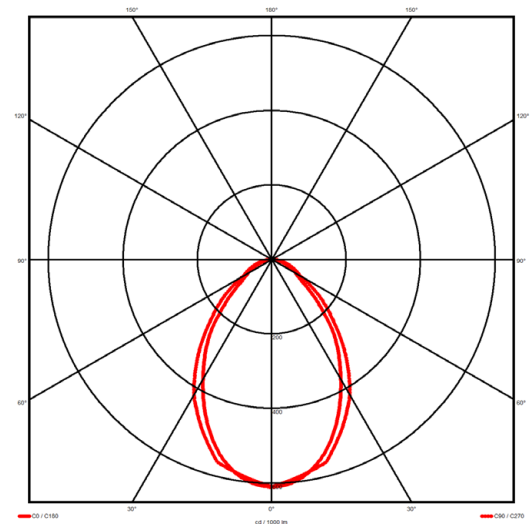

Luminaire type

Product reference:	IL4-WS-1132-830M-DAD-MP-FGES
Article Number:	97-IL400021ES
Product type:	Pendant
Mounting type:	Pendant
Applications:	Office, General and Retail

Specification text

Pendant luminaire from the iline 4 family. Symmetrical, Wide lighting distribution, UGR 19. Light output of 2055lm with an efficacy of 105lm/W. Light source colour temperature 3000KK and CRI 85. Complete with DALI control gear and self test 3hr emergency. Nominal dimensions L1132 x W40 x H62mm. Finished in Grey.

Lighting performance

Output lumens:	2055 lm
Efficacy:	105 lm/W
Rated power:	19.5 W
Control gear:	DALI
Dimming range:	1-100%
DC Suitable:	Yes
Colour temperature:	3000K K
MacAdams	< 3
CRI:	85
Radiation pattern:	Symmetrical
Beam angle:	Wide
Unified glare rating (U.G.R):	19

Physical details

Finish:	Grey
Length:	1132 mm
Width:	40 mm
Height:	62 mm
IP Rating:	IP20