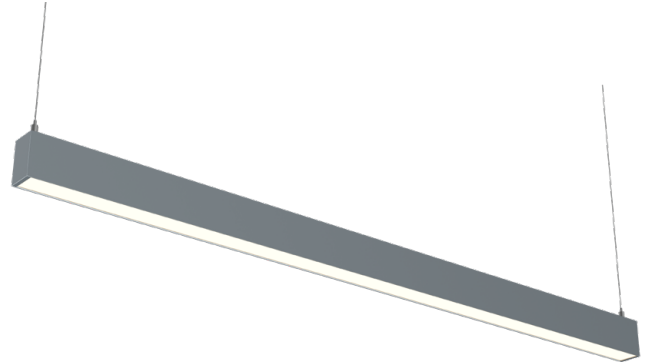

Luminaire type

Product reference:	IL4-WS-1132-830M-DAD-MP-FGES
Article Number:	97-IL400021ES
Product type:	Pendant
Mounting type:	Pendant
Applications:	Office, General and Retail

Specification text

Pendant luminaire from the iline 4 family. Symmetrical, Wide lighting distribution, UGR 19. Light output of 2055lm with an efficacy of 105lm/W. Light source colour temperature 3000KK and CRI 85. Complete with DALI control gear and self test 3hr emergency. Nominal dimensions L1132 x W40 x H62mm. Finished in Grey.

Lighting performance

Output lumens:	2055 lm
Efficacy:	105 lm/W
Rated power:	19.5 W
Control gear:	DALI
Dimming range:	1-100%
DC Suitable:	Yes
Colour temperature:	3000K K
MacAdams	< 3
CRI:	85
Radiation pattern:	Symmetrical
Beam angle:	Wide
Unified glare rating (U.G.R):	19

Physical details

Finish:	Grey
Length:	1132 mm
Width:	40 mm
Height:	62 mm
IP Rating:	IP20