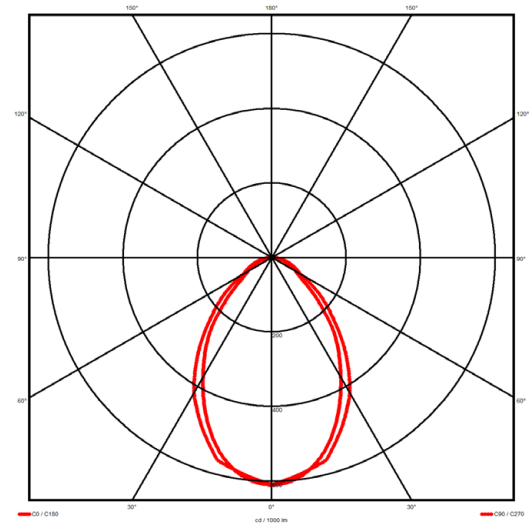

### Specification text

Pendant luminaire from the iline 4 family. Symmetrical, Wide lighting distribution, UGR 19. Light output of 2055lm with an efficacy of 105lm/W. Light source colour temperature 3000KK and CRI 85. Complete with DALI control gear and self test 3hr emergency. Nominal dimensions L1132 x W40 x H62mm. Finished in White.

### Lighting performance

Output lumens:	2055 lm
Efficacy:	105 lm/W
Rated power:	19.5 W
Control gear:	DALI
Dimming range:	1-100%
DC Suitable:	Yes
Colour temperature:	3000K K
MacAdams	< 3
CRI:	85
Radiation pattern:	Symmetrical
Beam angle:	Wide
Unified glare rating (U.G.R):	19

### Physical details

Finish:	White
Length:	1132 mm
Width:	40 mm
Height:	62 mm
IP Rating:	IP20